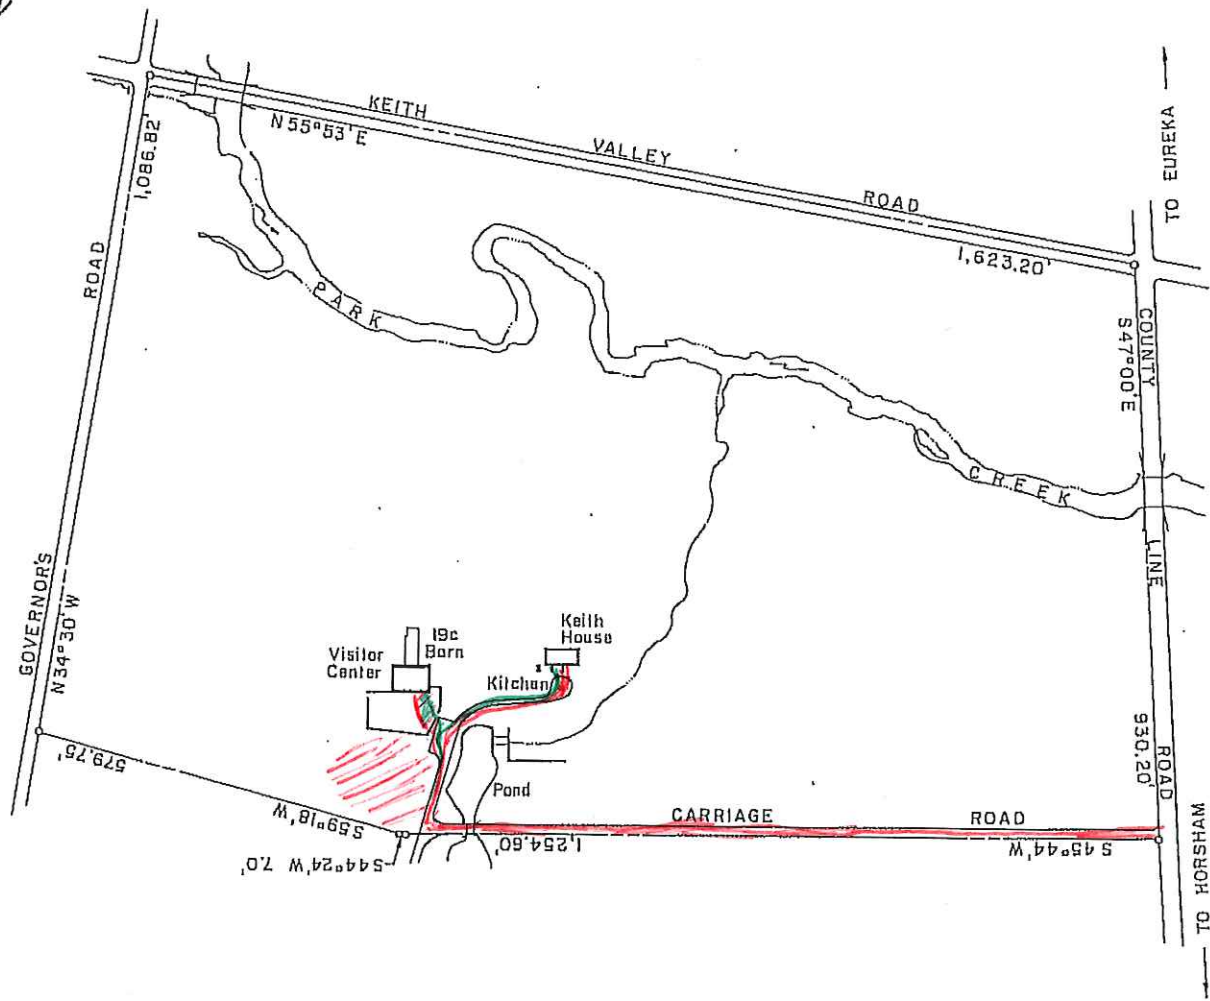

MAP A.
GP Mowing

25

GRAEME PARK
Horsham, Montgomery County
41.77 Acres
SCALE: 1" = 200'

MAP B
GP weed control

25

GRAEME PARK
 Horsham, Montgomery County
 41.77 Acres
 SCALE: 1" = 200'

MAP C
GP field Cutting

Key:

- pathways
- ice melt as needed

MAP D

GP snow/ice (less than 3")

25

GRAEME PARK

Horsham, Montgomery County

41.77 Acres

SCALE: 1" = 200'

Key:

- pathways
- ice melt as needed
- plowing

MAP E

GP snow/ice (3" or more)

25

GRAEME PARK

Horsham, Montgomery County

41.77 Acres

SCALE: 1" = 200'