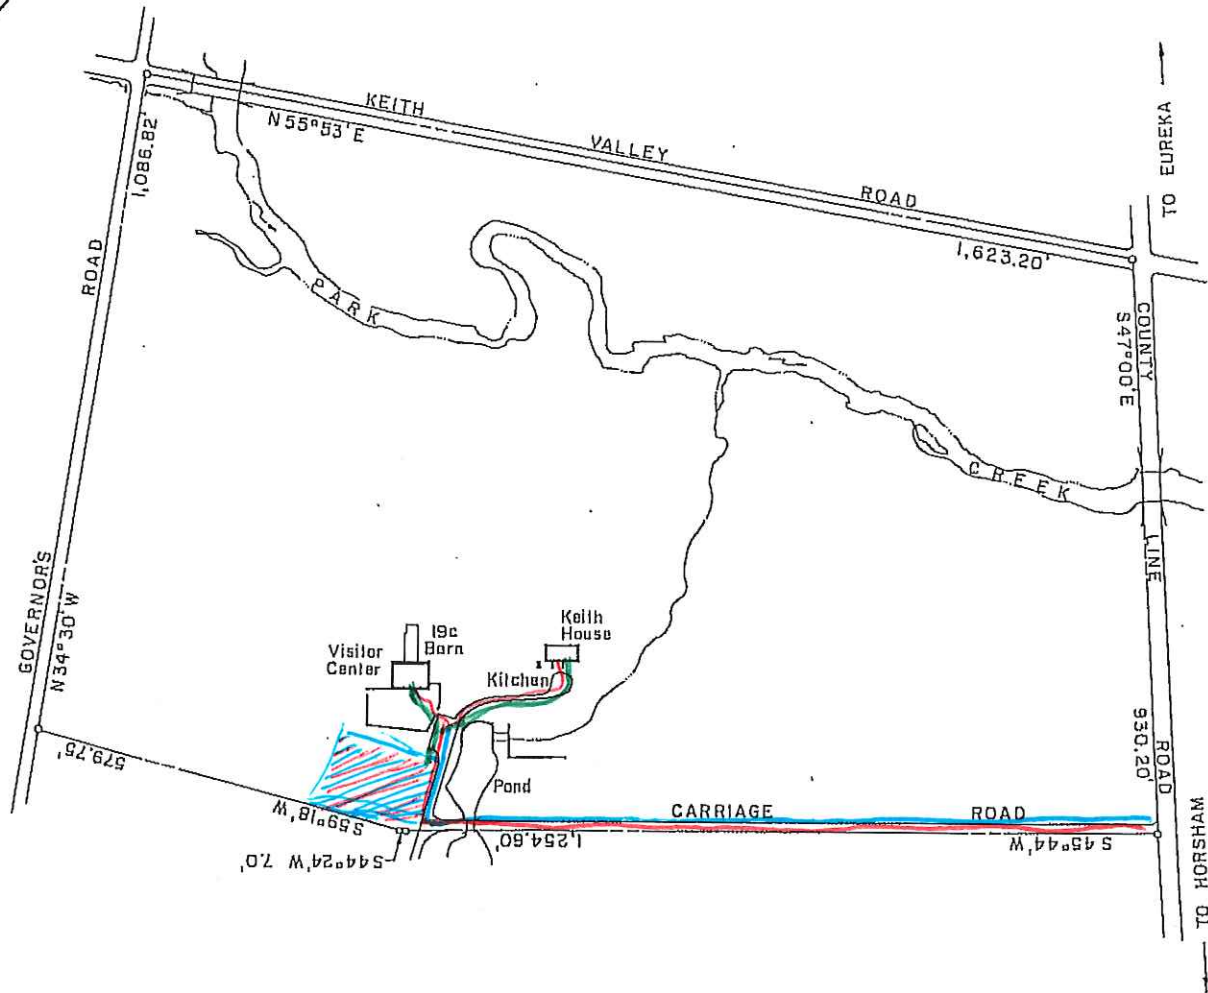

SCALE: 1" = 200'

Key:

- pathways
- ice melt as needed
- plowing

MAP E

GP snow/ice (3" or more)

25

GRAEME PARK

Horsham, Montgomery County

41.77 Acres

SCALE: 1" = 200'