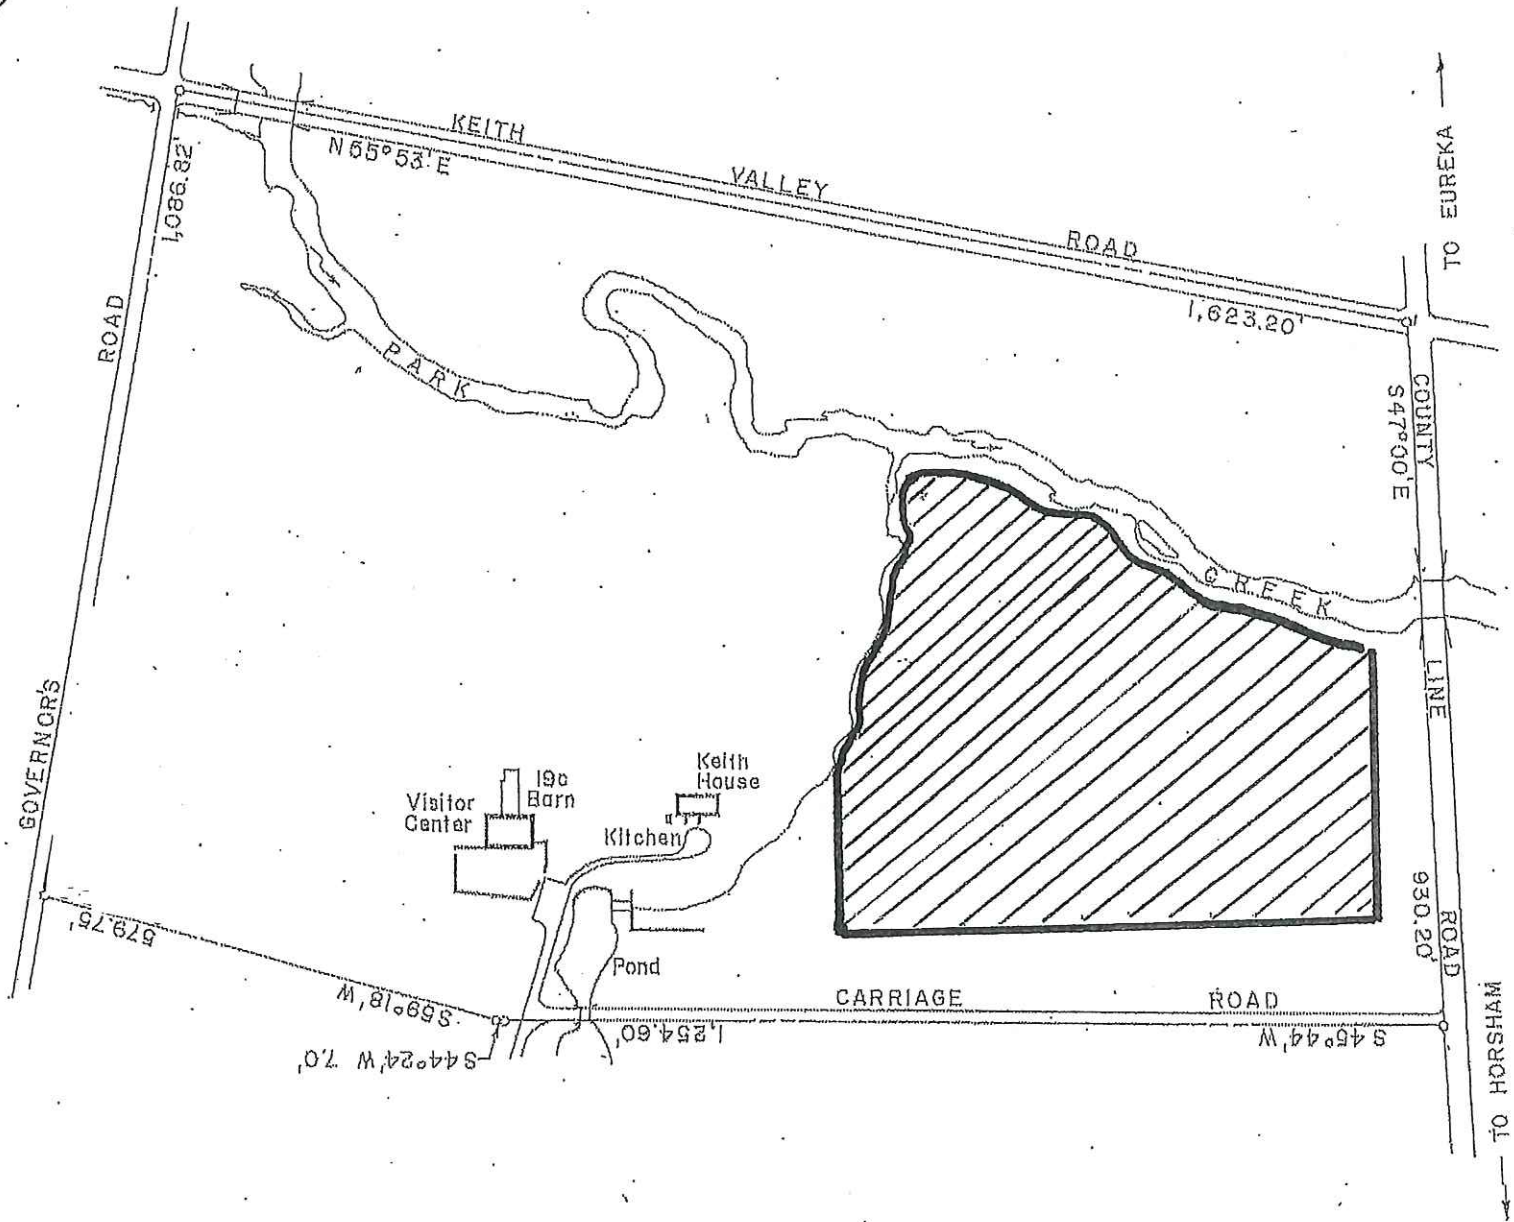

MAP A.
GP Mowing

25

GRAEME PARK
Horsham, Montgomery County
41.77 Acres
SCALE: 1" = 200'

MAP B
GP weed control

25

GRAEME PARK
 Horsham, Montgomery County
 41.77 Acres
 SCALE: 1" = 200'

MAP C
GP field Cutting

Key:

- pathways
- ice melt as needed

MAP D

GP snow/ice (less than 3")

25

GRAEME PARK

Horsham, Montgomery County

41.77 Acres

SCALE: 1" = 200'

Key:

- pathways
- ice melt as needed
- plowing

MAP E

GP snow/ice (3" or more)

25

GRAEME PARK

Horsham, Montgomery County

41.77 Acres

SCALE: 1" = 200'