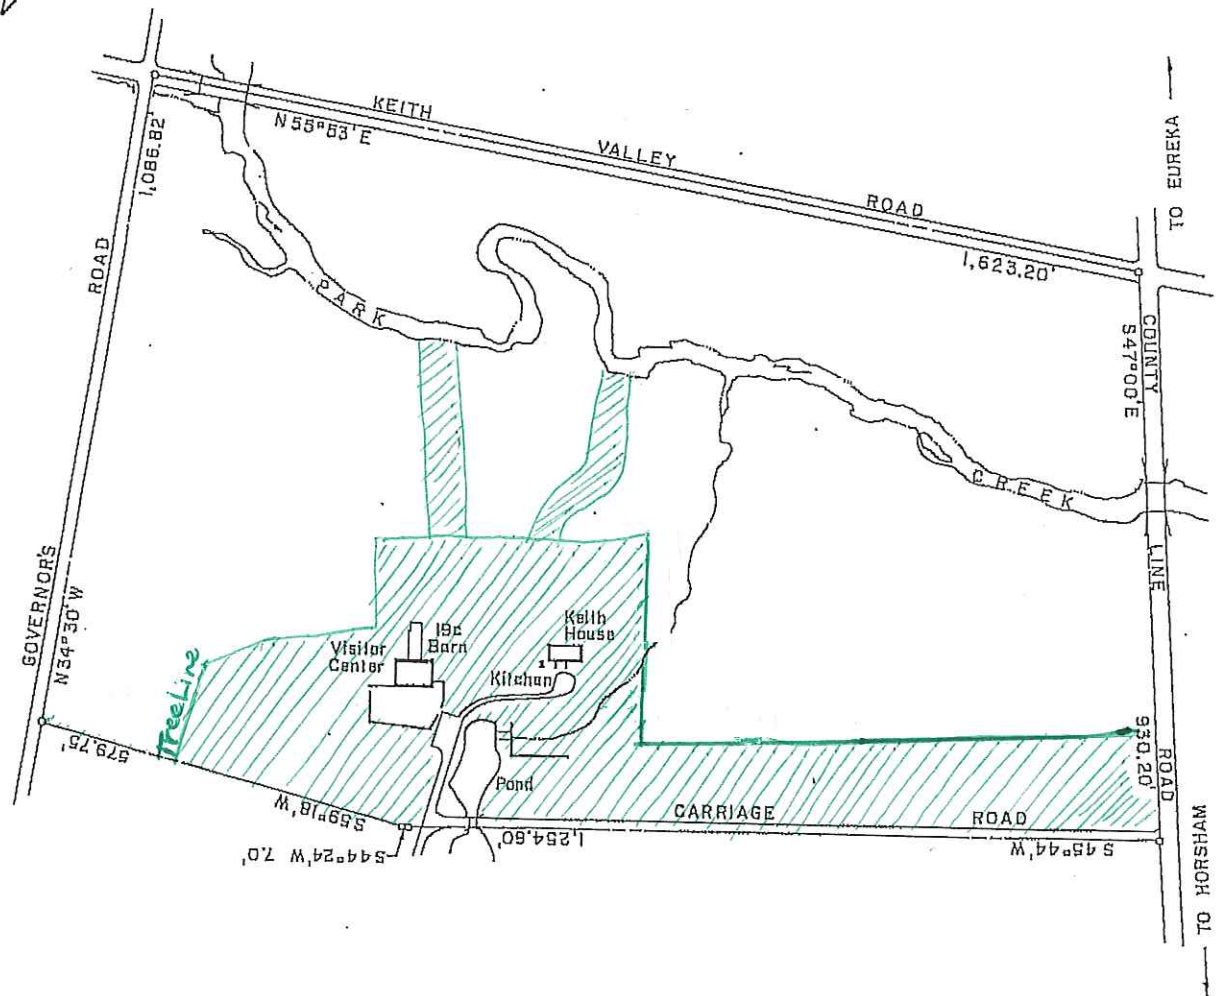

MAP A.
GP Mowing

25

GRAEME PARK
Horsham, Montgomery County
41.77 Acres
SCALE: 1" = 200'

MAP B
GP weed control

25

GRAEME PARK
 Horsham, Montgomery County
 41.77 Acres
 SCALE: 1" = 200'

MAP C
GP field Cutting

Key:

- pathways
- ice melt as needed

MAP D

GP snow/ice (less than 3")

25

GRAEME PARK

Horsham, Montgomery County

41.77 Acres

SCALE: 1" = 200'

Key:

- pathways
- ice melt as needed
- plowing

MAP E

GP snow/ice (3" or more)

25

GRAEME PARK

Horsham, Montgomery County

41.77 Acres

SCALE: 1" = 200'