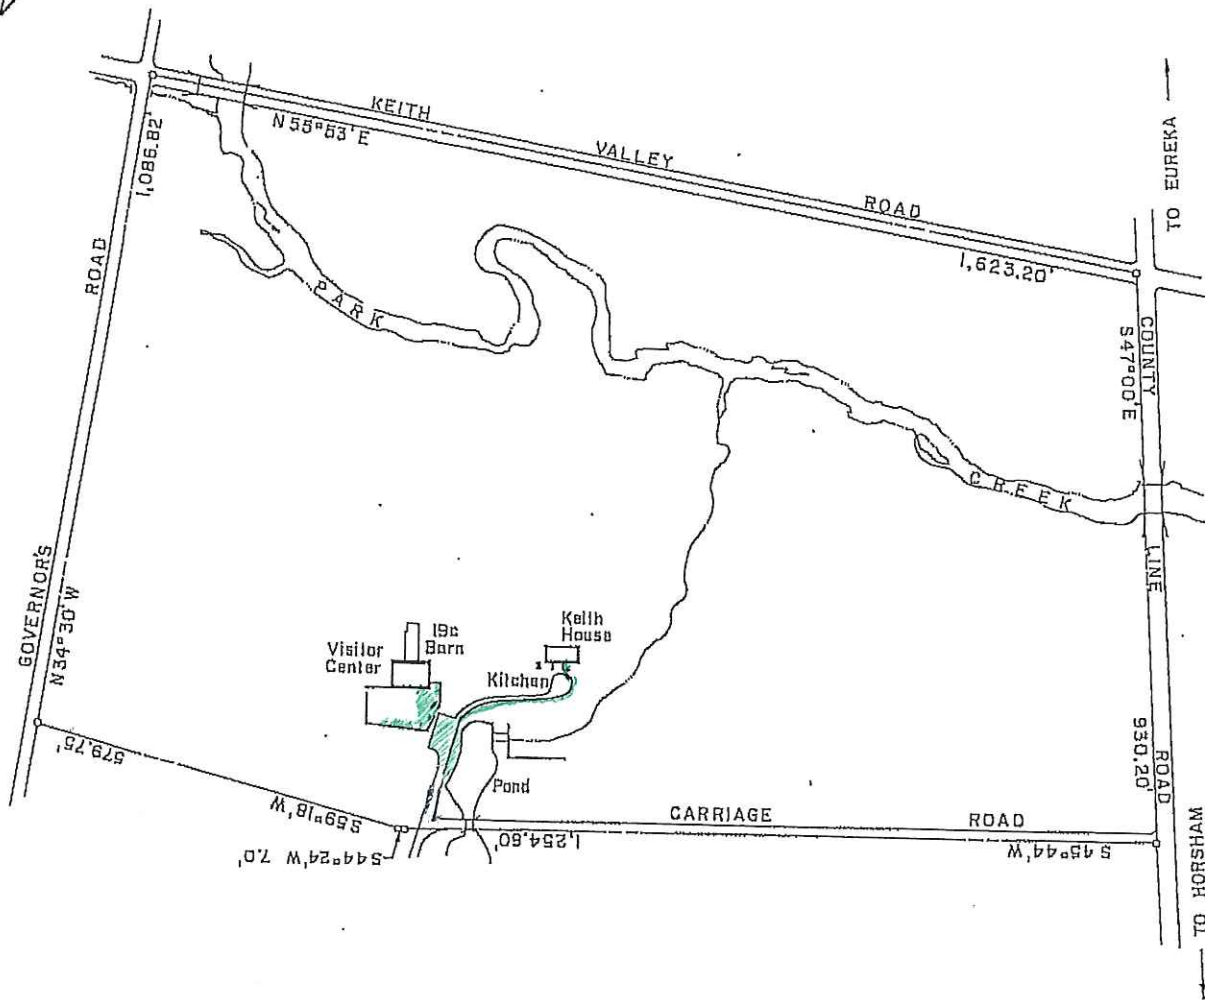

MAP A.
GP Mowing

25

GRAEME PARK
Horsham, Montgomery County
41.77 Acres
SCALE: 1" = 200'

MAP B
GP weed control

25

GRAEME PARK
 Horsham, Montgomery County
 41.77 Acres
 SCALE: 1" = 200'

MAP C
GP field Cutting

Key:

- pathways
- ice melt as needed

MAP D

GP snow/ice (less than 3")

25

GRAEME PARK

Horsham, Montgomery County

41.77 Acres

SCALE: 1" = 200'

Key:

- pathways
- ice melt as needed
- plowing

MAP E

GP snow/ice (3" or more)

25

GRAEME PARK

Horsham, Montgomery County

41.77 Acres

SCALE: 1" = 200'